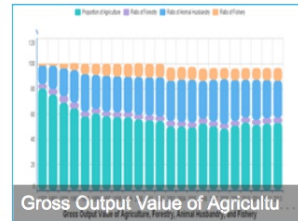

- Administrative Division
- Statistics of Administrative Division

National Economy

Main Indicators of
National Economy

- Main Indicators of Population and ..
- Main Indicators of Economy and E..

Macro-economic
Indicators

- GNI and GDP
- Industrial Structure

Agricultural Production

- Gross Output Value of Agriculture,..
- Grain Output

Industrial Production

- Output of Major Industrial Products
- Main Economic Indicators of Indu...